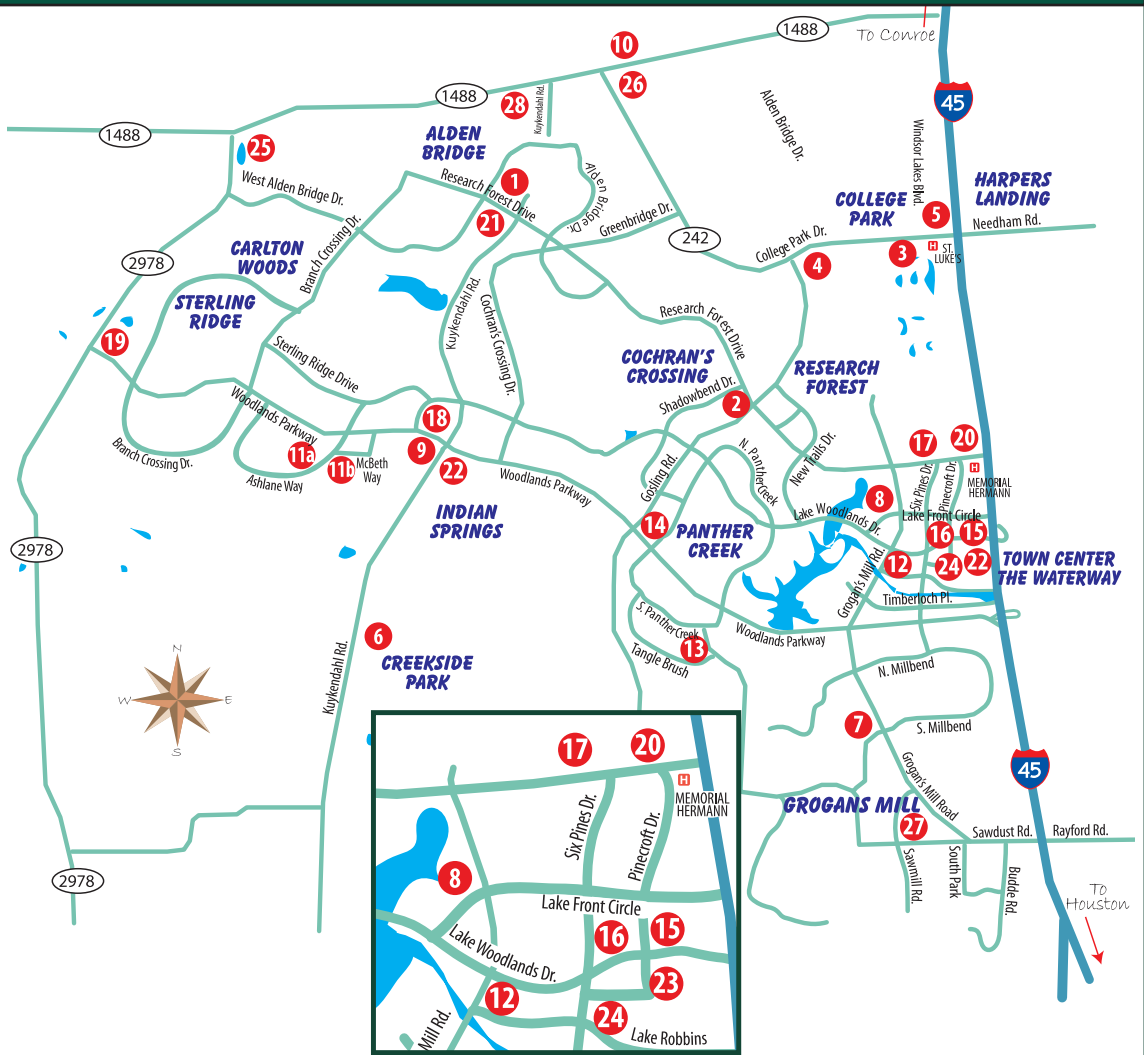

Shopping In The Woodlands

- | | |
|--|--|
| <ul style="list-style-type: none"> 1 Alden Bridge Village Center 2 Cochran's Crossing Village Center 3 College Park Plaza 4 College Park Shops 5 College Park Village Center 6a Creekside Park Village Center 6b Crossroads Square 7 Grogan's Mill Village Center 8 Hughes Landing 9 Indian Springs Village Center 10 Marcel Commons of The Woodlands 11a Marcel Crossing 11b Marcel Crossing 2 12 Market Street 13 Panther Creek Neighborhood Retail Center 14 Panther Creek Village Center | <ul style="list-style-type: none"> 15 Pinecroft Center 16 Pinecroft Center II 16b Portofino Shopping Center 17 Research Forest Plaza II 18 Sterling Ridge Village Center 19 Terramont Shopping Area 20 The Plaza at Research and Pinecroft 21 The Plazas @ Alden Bridge 22 The Woodlands Crossing Shopping Center 23 The Woodlands Mall 24 Waterway Avenue Retail 25 Westwood Center 26 Windvale Village Center 27 Woodridge Neighborhood Retail Center 28 Shops at Alden Bridge |
|--|--|

visitthewoodlands.com/waterway-trolley/