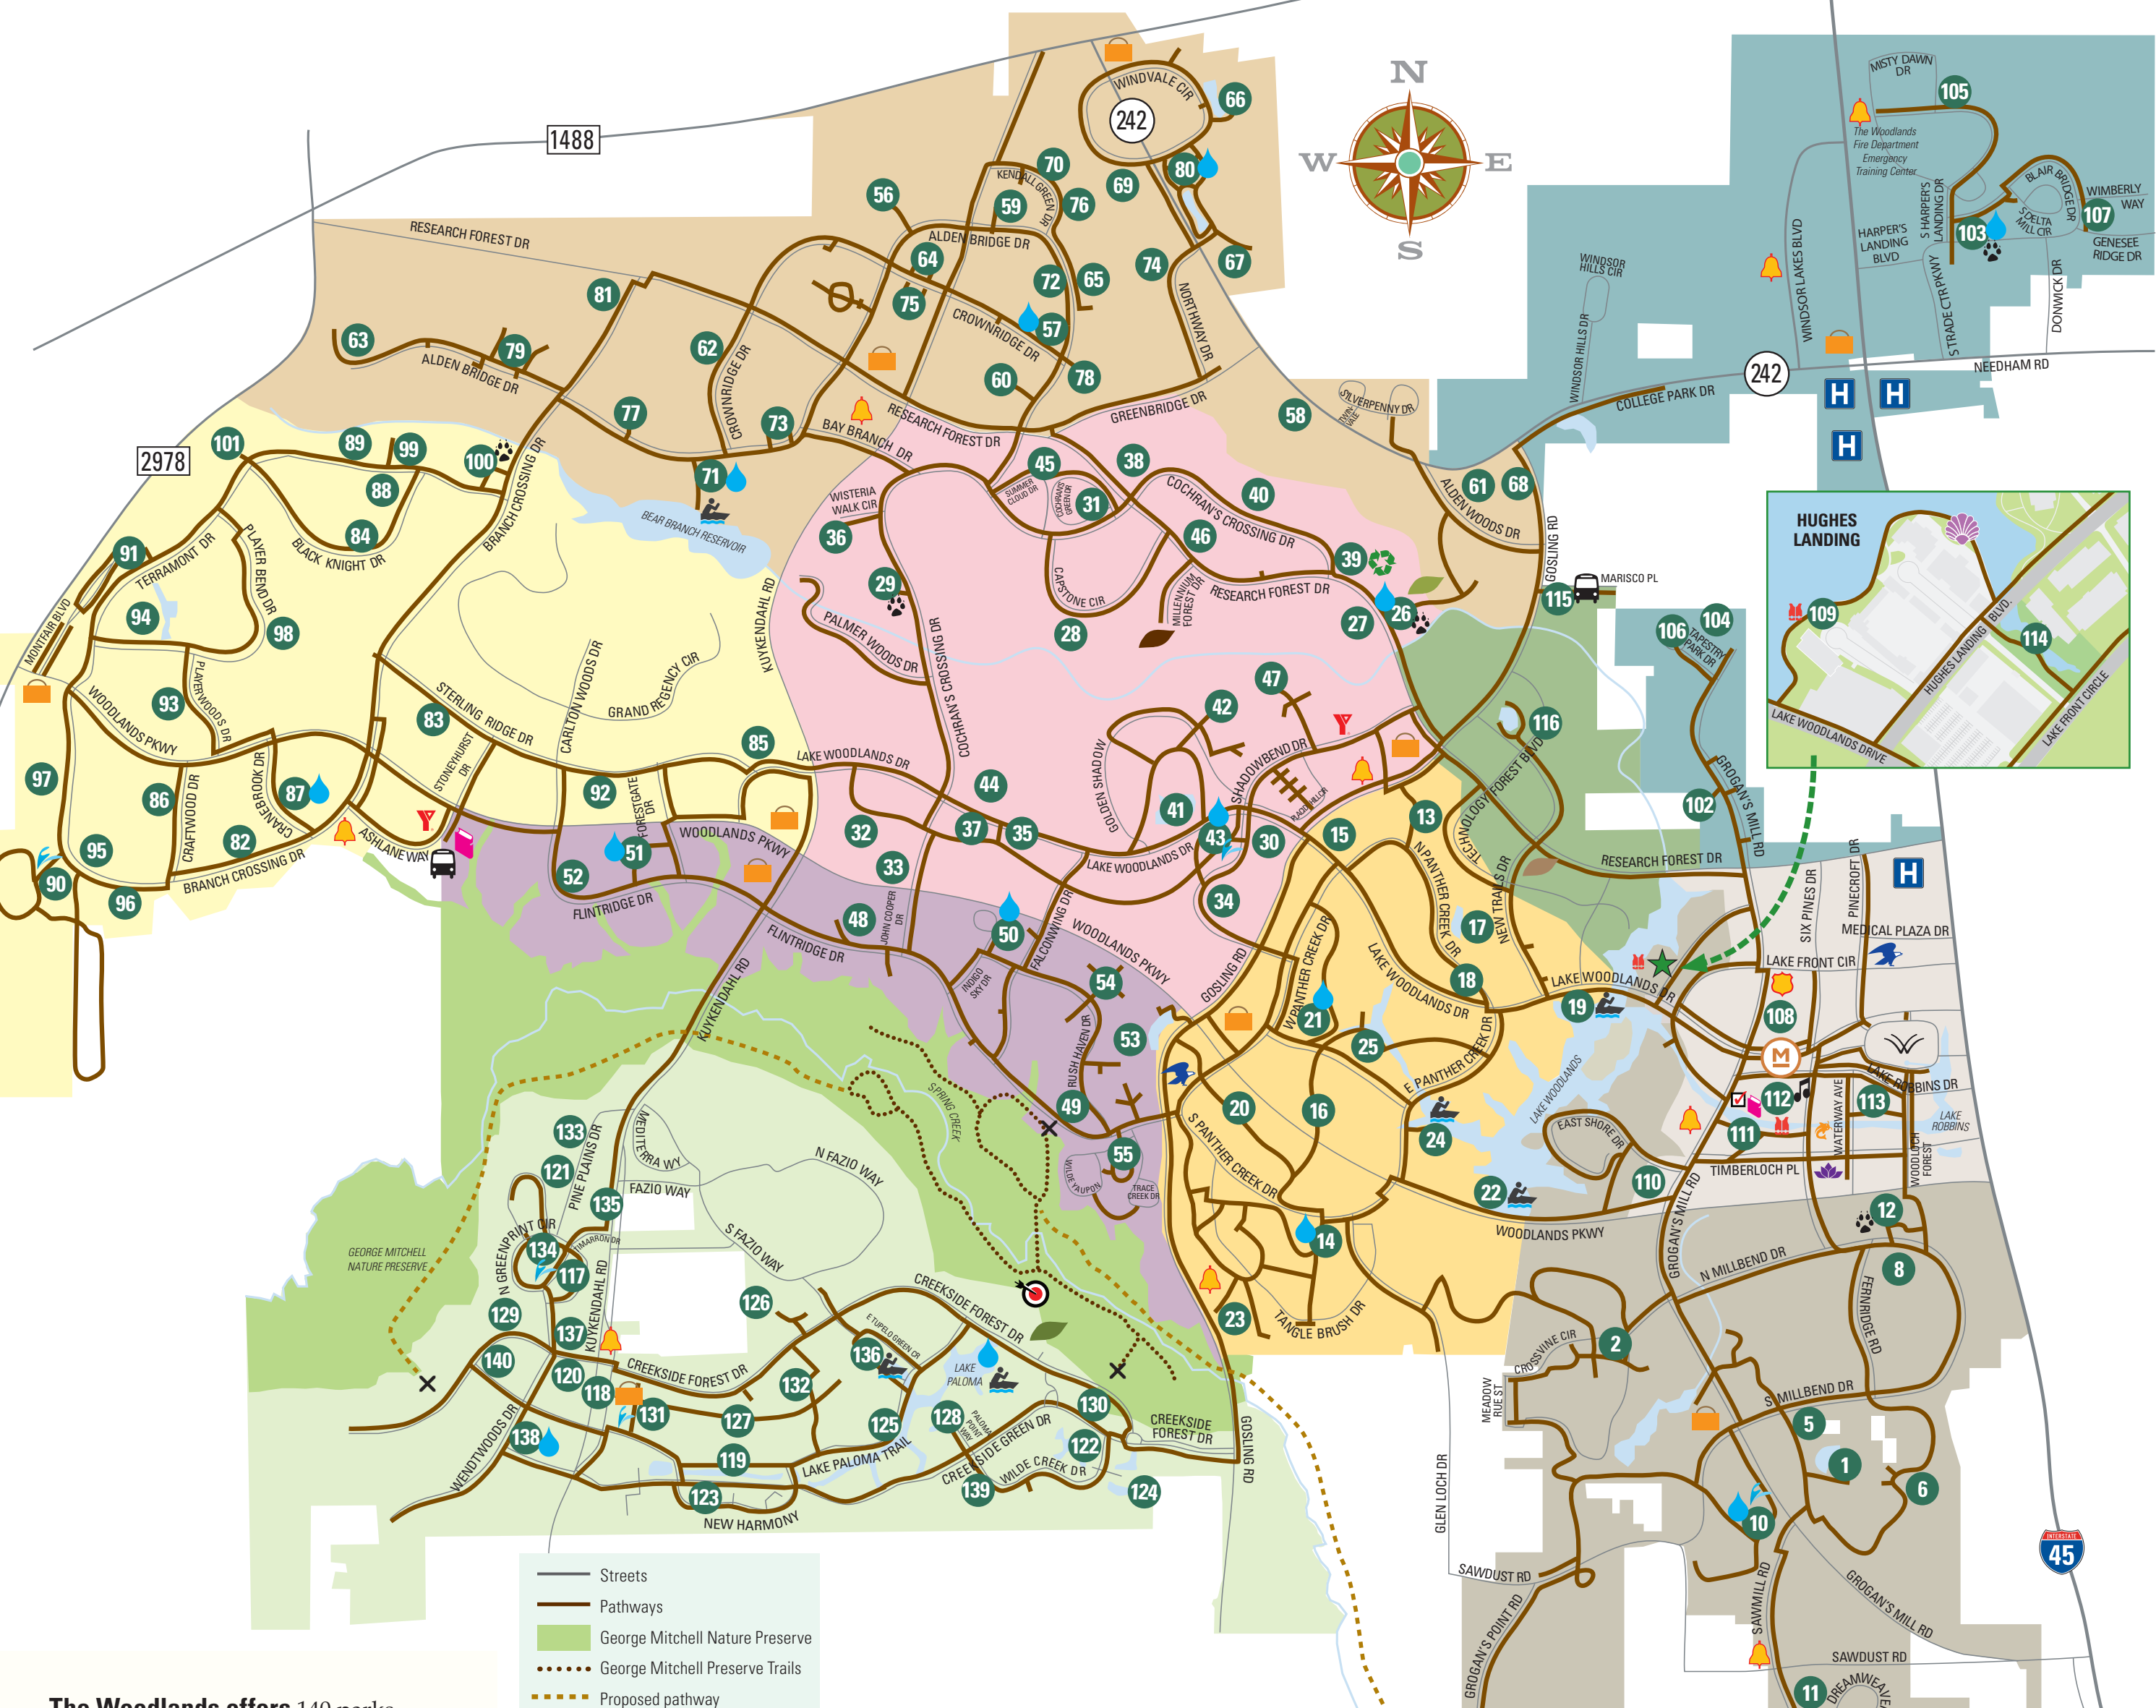

Village of Sterling Ridge

1. Artist Grove Park
2. Bantam Woods Park
3. Black Knight Park
4. Bonny Branch Commons
5. Craftwood Park
6. Cranebrook Park
7. Kirkpatrick Glen Park
8. Marquise Oaks Park
9. May Valley Park
10. Montfair Park
11. Old Sterling Park
12. Pepperdale Park
13. Player Bend Park
14. Spindle Tree Ponds Park
15. Spinning Wheel Park
16. Star Ridge Park
17. St. Peter's Gate Park
18. Terrace Mill Pond Park
19. Terramont Park
20. Winterra Park

Village of College Park

1. Avalon Park
2. Harper's Landing Park
3. Mason Pond Park
4. Misty Dawn Park
5. Tapestry Park
6. Wimberly Park

Town Center

1. Evergreen Park
2. Lakes Edge
3. Olmstead Park
4. Riva Row Park
5. Town Green Park
6. Waterway Square
7. Water Garden Park

Research Forest

1. Gosling Sports Fields
2. Venture Tech Park

Village of Creekside Park

1. Camellia Pond Park
2. Creekside Park Village Green
3. Footbridge Way Pond Park
4. Hamlin Lake Park
5. Heritage Mill Pond Park
6. Hullwood Pond Park
7. Jagged Ridge Park
8. Kayak Ridge Pond Park
9. Lake Paloma Trail
10. Lake Voyageur Pond Park
11. Liberty Square Park
12. Paloma Point Park
13. Pondera Park
14. Rob Fleming Park
15. Rockwell Square Park
16. Spincaster Park
17. Timarron Lake Park
18. Timarron Park
19. Timarron Pond Park
20. Tupelo Park
21. Twin Ponds Park
22. Wendwoods Park
23. Wilde Creek Park
24. Smooth Stream Park

Enjoy the beautiful parks and miles of pathways in our Hometown!

The Woodlands offers 140 parks and over 220 miles of pathways for residents to bike, walk, run, rollerblade or just take a stroll with family and friends. Our numerous parks have exciting amenities like swimming pools, spraygrounds, lighted tennis and basketball courts, jogging trails and much more! Please see the chart on the reverse side for a guide to the unique features at each park.

Reserve park pavilions, pools and sports fields for parties and special events online or by calling The Woodlands Township at 281-210-3800.

www.thewoodlandstownship-tx.gov
www.facebook.com/townshiparksandrec

Community Services, Resources and Amenities

- Village Shopping Center (10)
- Hospital (4)
- Fire Station (8)
- Library (2)
- Post Office (2)
- Market Street
- The Woodlands Mall
- Park and Ride (3)
- Recycling Center (2)
- Bandstand
- Archery Range
- Kayak Launch (6)
- Boat House (2)
- The Woodlands Township Town Hall
- Parks and Recreation; Environmental Services
- The Recreation Center at Bear Branch
- The Recreation Center at Rob Fleming Park
- Montgomery County Sheriff's Office
- Swimming Pools (14)
- Spraygrounds
- Millennium Mew Park
- Koi Garden
- Hughes Landing
- The Cynthia Woods Mitchell Pavilion
- South Montgomery County Community Center
- YMCA (2)
- Trailhead (3)
- Dog Park (5)